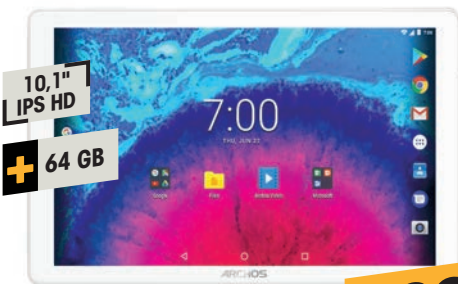

10,1" IPS HD
+ 64 GB

ARCHOS TABLET 64 GB

RAM	MEMORY	BACK CAMERA	FRONT CAMERA	BATTERY	OS	Google play	Bluetooth
2 GB	64 GB	2 MP	0,3 MP	5000MAH	Android 10		

Archos core 101 3G 2/64 - 969889.

109€⁹⁵