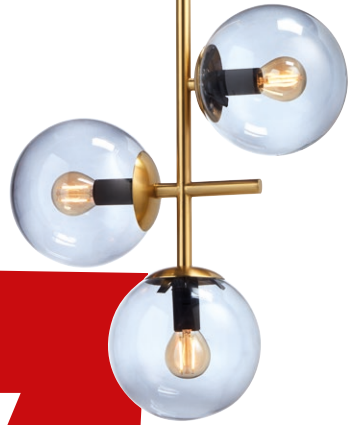

Hanglamp Gorgo
ø25 cm
~~39,-~~

33.¹⁵

1. ~~35,-~~ **29.⁷⁵**

2. ~~70,-~~ **59.⁵⁰**

Diverse verlichting

15%
KORTING

Plafondlamp Wood
ø36 cm
~~60,-~~

51,-